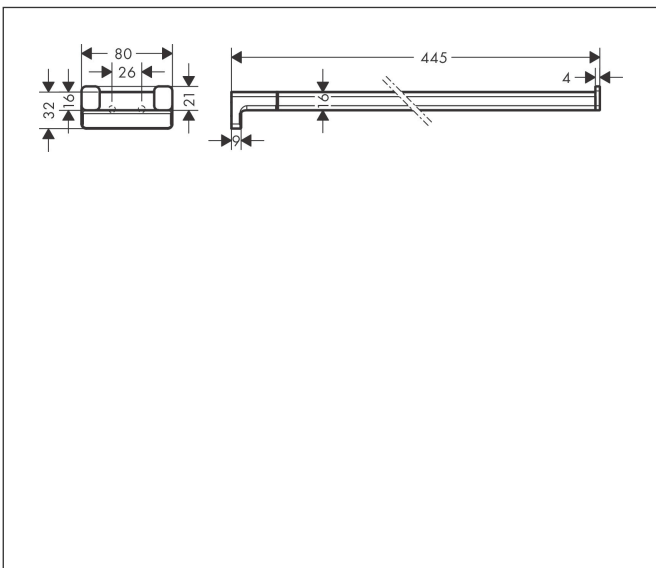

Brand hansgrohe
 Art. Name **AddStoris Q** Towel holder twin-handle
 Art. Nr. 41770700
 Surface Matt White

reddot winner 2021

Product picture

Features

- wall-mounted
- material: metal
- holder material: plastic
- fixed
- length: 445 mm
- with mounting material
- drilling distance: 26 mm
- diameter drill hole: 6 mm
- concealed fastening

Drawing

Technology